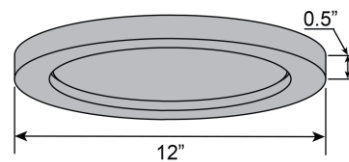

### PRODUCT MEASUREMENTS

FIXTURE	BACKPLATE / CANOPY
Length:	Length
Width:	Width:
Diameter 12"	Diameter:
Height: 0.5"	Height:
Extension:	
Overall Height:	

#### LINE DRAWING