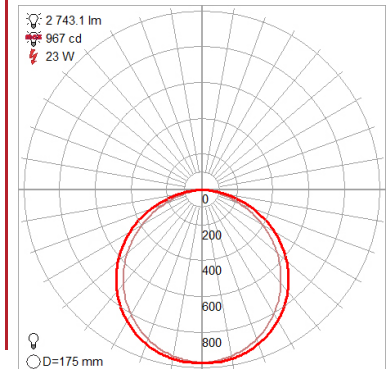

IES FILE

In addition to Access Lighting's purchase and warranty terms and conditions, by signing below or placing an order, you agree that you are authorized to bind the entity placing any order and acknowledge the following: All of sizes and measurements are approximate and all images are for illustrative purposes only. In the event of an inconsistency, the "Product Measurements" section controls. There also may be slight differences in the colors and designs compared to the displayed and printed images.

Signature: _____

Print Name _____ Date: _____

Toll Free 800-828-5483 www.AccessLighting.com

14410 Myford Road, Irvine, CA 92606

The information is subject to change without notice. 9/27/2022 20838LEDD-CH_ACR.pdf